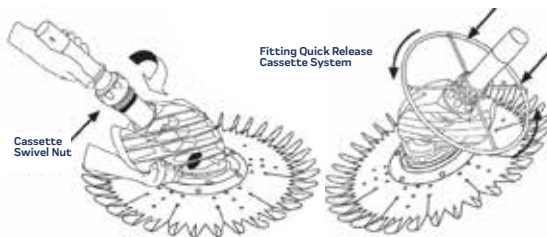

BARACUDA[®]
THE TRUSTED NAME IN POOL CARE

ranger

Automatic Pool Cleaner

QUICK RELEASE
CASSETTE
SYSTEM

DEFLECTOR
WHEEL

36 FIN
DISC

TWIST-LOCK
HOSES

EASY TO
INSTALL

2 YEAR
WARRANTY*

ranger

Automatic Pool Cleaner

BARACUDA
THE TRUSTED NAME IN POOL CARE

RANGER

DESCRIPTION

The Baracuda Ranger is a simple but reliable, easy to maintain solid performer, specifically designed for any household pool. A proven workhorse with a robust design, it is a highly efficient suction cleaner with great maneuverability.

Product	Product Code	Barcode	Pack Size	Weight (kg)	Dimensions (mm) (LxWxH)	Manufacturing Defects Warranty
Baracuda Ranger Automatic Pool Cleaner	630-3033	6009626403749	1	7.2	1000x200x516	2 Years*

FEATURES AND BENEFITS

- **Quick Release Cassette System**
Quick access to the diaphragm and easy maintenance
- **Deflector Wheel**
Improves maneuverability in difficult areas
- **36 Fin Disc**
Increased debris pick up and better pool coverage
- **Twist-Lock Hoses**
Improves connection between each hose and the cleaner
- **Easy to Install** User-friendly installation