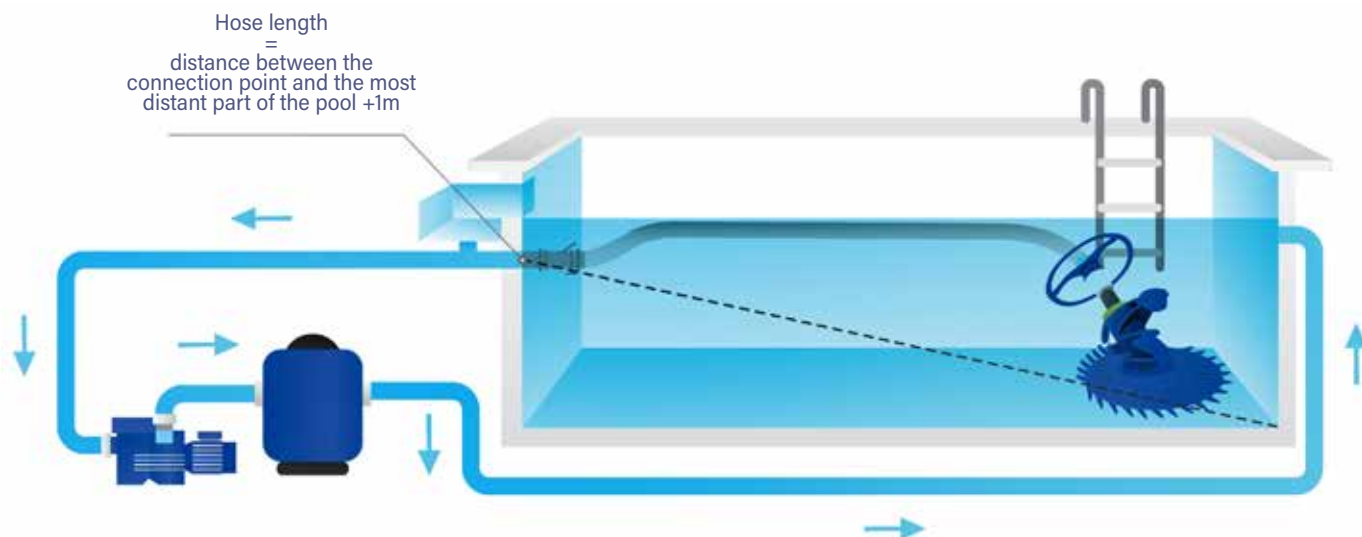

SUCTION POOL CLEANERS

HOW TO INSTALL A SUCTION CLEANER?

STANDARD INSTALLATION

- The suction cleaner is connected directly to the vacuum point or skimmer. No electrical connection required.
- The ideal hose length for the pool equals the greatest distance that the cleaner can cover in the pool from the connection point (skimmer) to the farthest corner of the pool, plus a 1 meter section.
- For optimal installation, perform a flow test and adjust the flow rate using an adjusting valve.